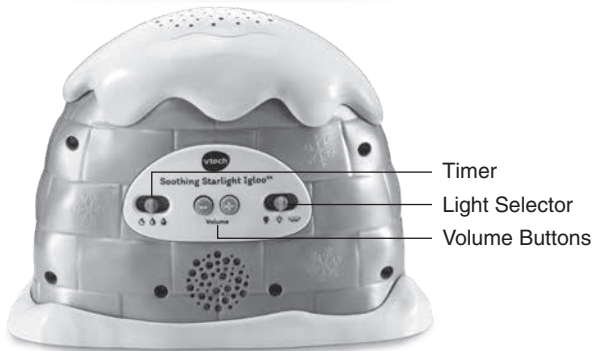

vtech[®]
baby

Instruction Manual

Soothing Starlight Igloo™

INTRODUCTION

Thank you for purchasing the **Soothing Starlight Igloo™**. This adorable igloo and plush set is a soother and sleep trainer all in one with night light and ceiling projection features to engage little ones as they grow.

INCLUDED IN THIS PACKAGE

- VTech® Soothing Starlight Igloo™
- Plush Penguin
- Quick Start Guide

WARNING

All packing materials such as tape, plastic sheets, packaging locks, removable tags, cable ties, cords and packaging screws are not part of this toy and should be discarded for your child's safety.

3. Volume (+ / -) Buttons

Press the + or - button to adjust the volume.

4. Light Selector

Slide the selector to choose between the following light modes:

-  **Off** - Lights off, sound will play.
-  **Night Light** - Soft blue light on.
-  **Ceiling Projection** - Light on.