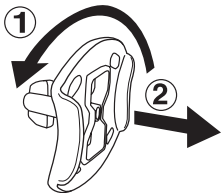

NOTE

Il est conseillé de conserver ce guide de démarrage rapide car il comporte des informations importantes.

NOTE

The **Soothing Starlight Igloo™** uses IR technology that may not work well in full sunlight conditions. Please do not use the toy in direct sunlight. Ce jouet fonctionne grâce à une technologie infrarouge dont l'efficacité peut être altérée en cas d'exposition directe à la lumière du soleil. Nous vous recommandons de ne pas utiliser ce jouet en extérieur.

Unlock the packaging locks:

- ① Rotate the packaging lock 90 degrees counterclockwise.
- ② Pull out the packaging lock and discard.

GETTING STARTED

Battery Removal and Installation

1. Make sure the unit is turned **Off**.
2. Find the battery cover located on the back of the unit, use a screwdriver to loosen the screw and then open the battery cover.
3. Remove old batteries by pulling up on one end of each battery.
4. Install 2 new AA (AM-3/LR6) batteries following the diagram inside the battery box. (For best performance, alkaline batteries or fully charged Ni-MH rechargeable batteries are recommended.)
5. Replace the battery cover and tighten the screw to secure.