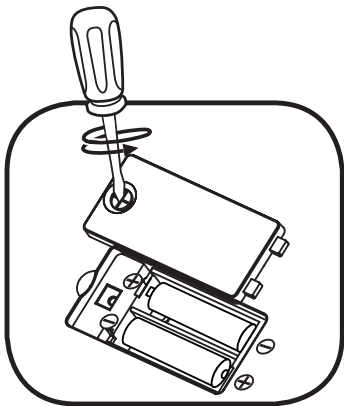

Unlock the packaging locks:

- ① Rotate the packaging lock 90 degrees counterclockwise.
- ② Pull out the packaging lock and discard.

GETTING STARTED

Battery Removal and Installation

1. Make sure the unit is turned **Off**.
2. Find the battery cover located on the back of the unit, use a screwdriver to loosen the screw and then open the battery cover.
3. Remove old batteries by pulling up on one end of each battery.
4. Install 2 new AA (AM-3/LR6) batteries following the diagram inside the battery box. (For best performance, alkaline batteries or fully charged Ni-MH rechargeable batteries are recommended.)
5. Replace the battery cover and tighten the screw to secure.

WARNING:

Adult assembly required for battery installation.
Keep batteries out of reach of children.

ATTENTION :

Les piles ou accumulateurs doivent être installés par un adulte.
Tenir les piles ou accumulateurs hors de portée des enfants.